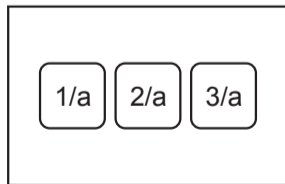

M52.5

M52.9

123a

Number of keys	3
Tactility	poly dom
Dimensions (mm)	51.8 x 33
Dimension tolerance (mm)	-0,3
Thick (mm)	0,7
Cable length (mm)	50
Number of cable contacts	4
Contact pitch (mm)	1,25
Distance from cable outlet to the edge of keypad (mm)	5